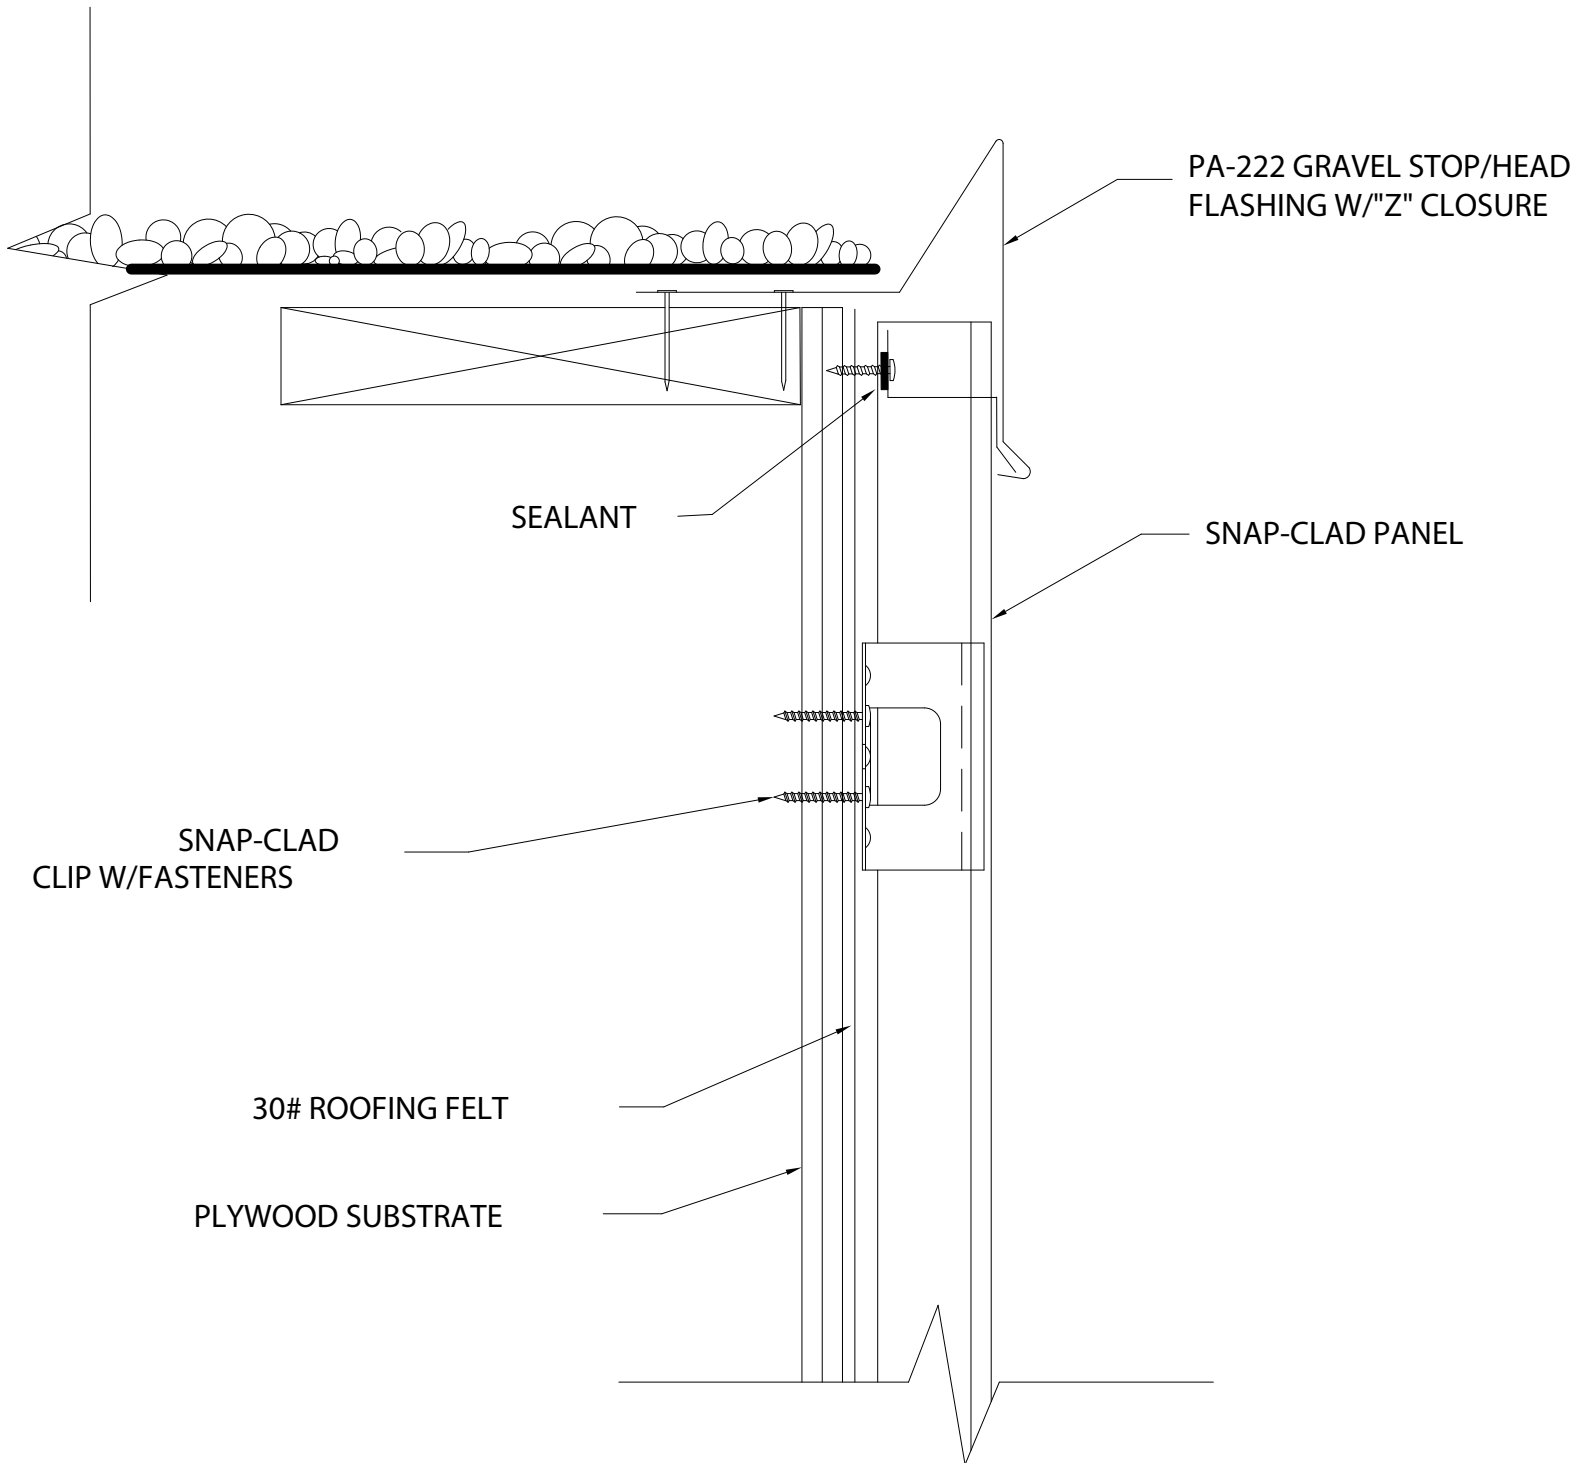

Gravel Stop/Head 222K

Headquarters
1005 Tonne Road
Elk Grove Village, IL 60007
800-PAC-CLAD
Fax: 800-722-7150 or
847-956-7968

9060 Junction Drive
Annapolis Junction,
MD 20701
800-344-1400
Fax: 301-953-7627