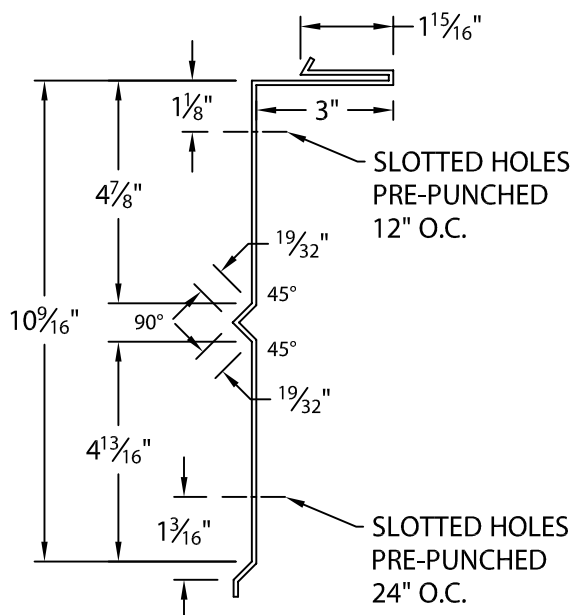

# PAC EXTENDED SNAP EDGE

BUILT-UP OR MODIFIED VERSION

FORMED RAIL DETAILS

MEM-95

MEM-110

MEM-125