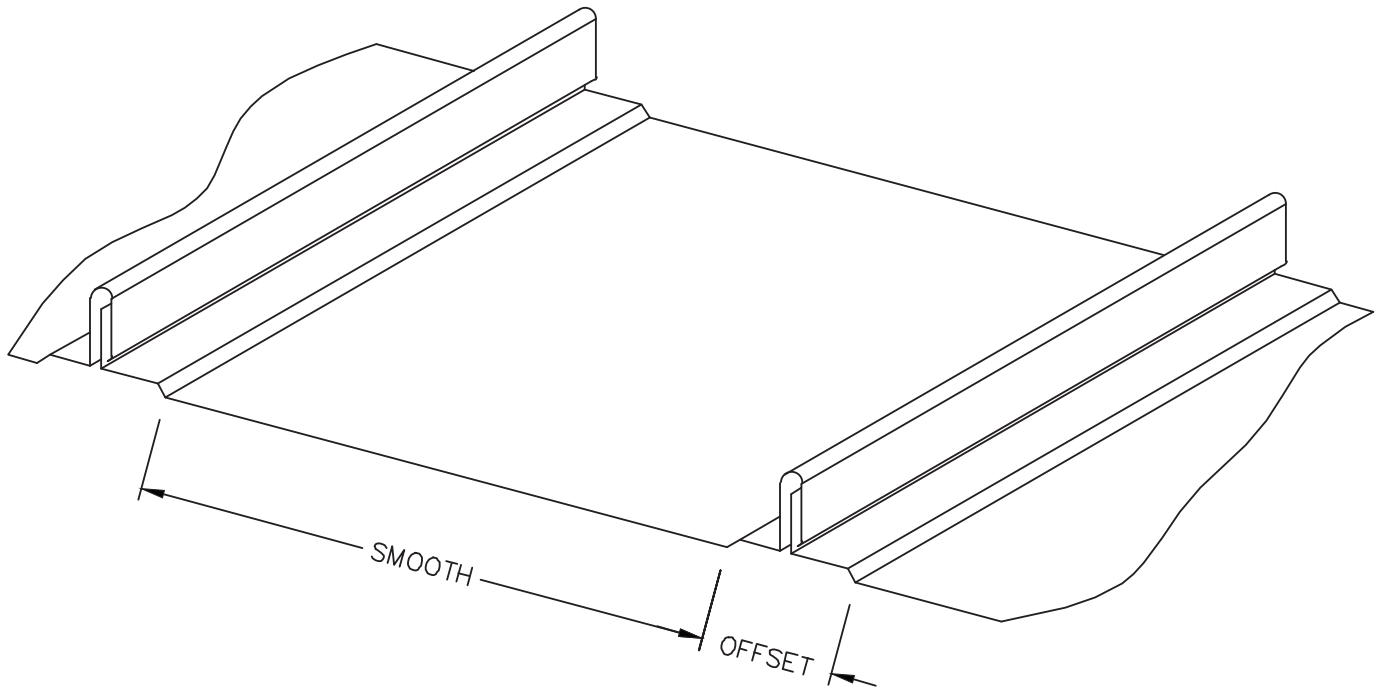

PANEL CONDITIONS: SMOOTH W/ OFFSETS

REDI-ROOF

REDI-ROOF PANEL
SMOOTH WITH OFFSETS
ISOMETRIC VIEW

PETERSEN ALUMINUM CORPORATION

PAC-CLAD.COM SALES@PETERSENMAIL.COM

HQ: 1005 Tonne Road
Elk Grove Village, IL 60007
P: 800-PAC-CLAD
F: 800-722-7150