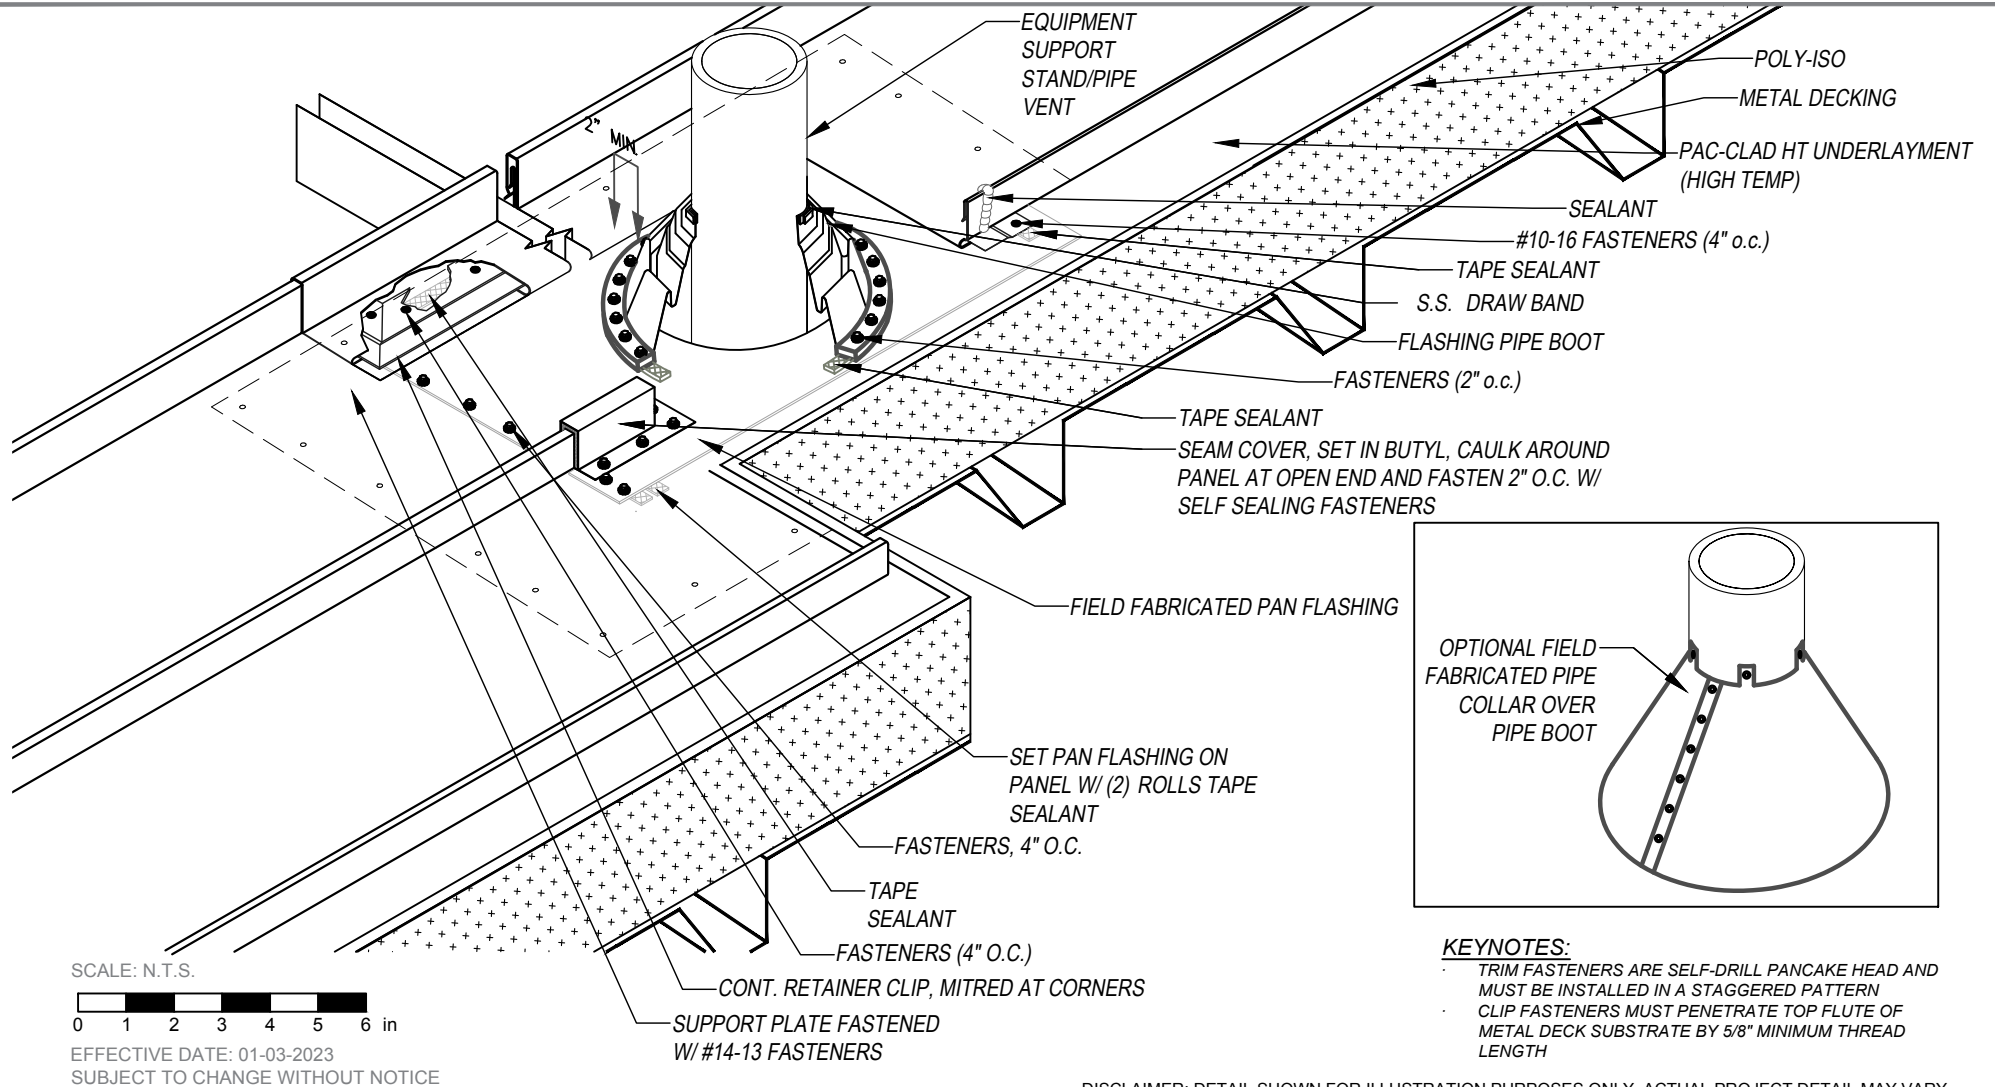

PAC 150 - METAL DECK / ISO SUBSTRATE DETAILS  
PIPE PENETRATION OPTION 3  
(FLOATING)

DISCLAIMER: DETAIL SHOWN FOR ILLUSTRATION PURPOSES ONLY. ACTUAL PROJECT DETAIL MAY VARY