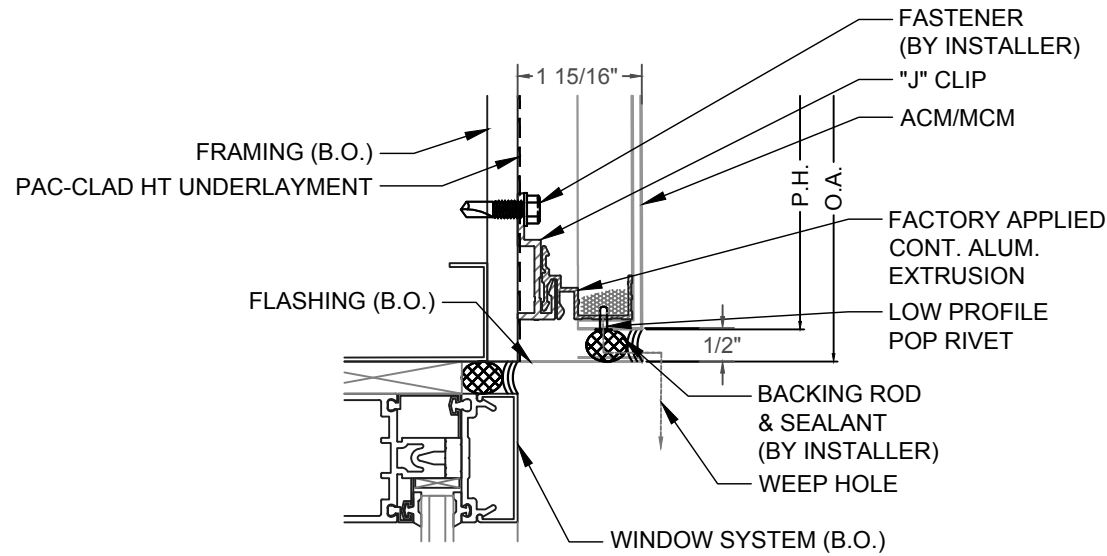

COMPOSITE WALL - PAC-3000 RS - WOOD SUBSTRATE DETAILS WINDOW HEAD CONDITION

SCALE: 4" = 1'-0"

EFFECTIVE DATE: 01-03-2023

SUBJECT TO CHANGE WITHOUT NOTICE

DISCLAIMER: DETAIL SHOWN FOR ILLUSTRATION PURPOSES ONLY. ACTUAL PROJECT DETAIL MAY VARY